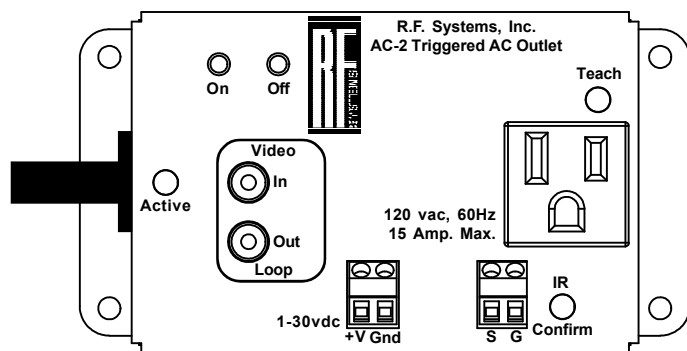

Announcing the AC-2 Switched AC Outlet

The AC-2 offers the following features:

- 1 to 30 vdc trigger input
- Video sync trigger with high impedance loop.
True video sync trigger. Yes, it triggers on a blue video signal. Even a black video signal.
- IR Remote operation
You don't need any other device to program the codes. The AC-2 will teach learning remotes.
- 15 amp maximum. 6 ft. power cord.
- Wall mountable